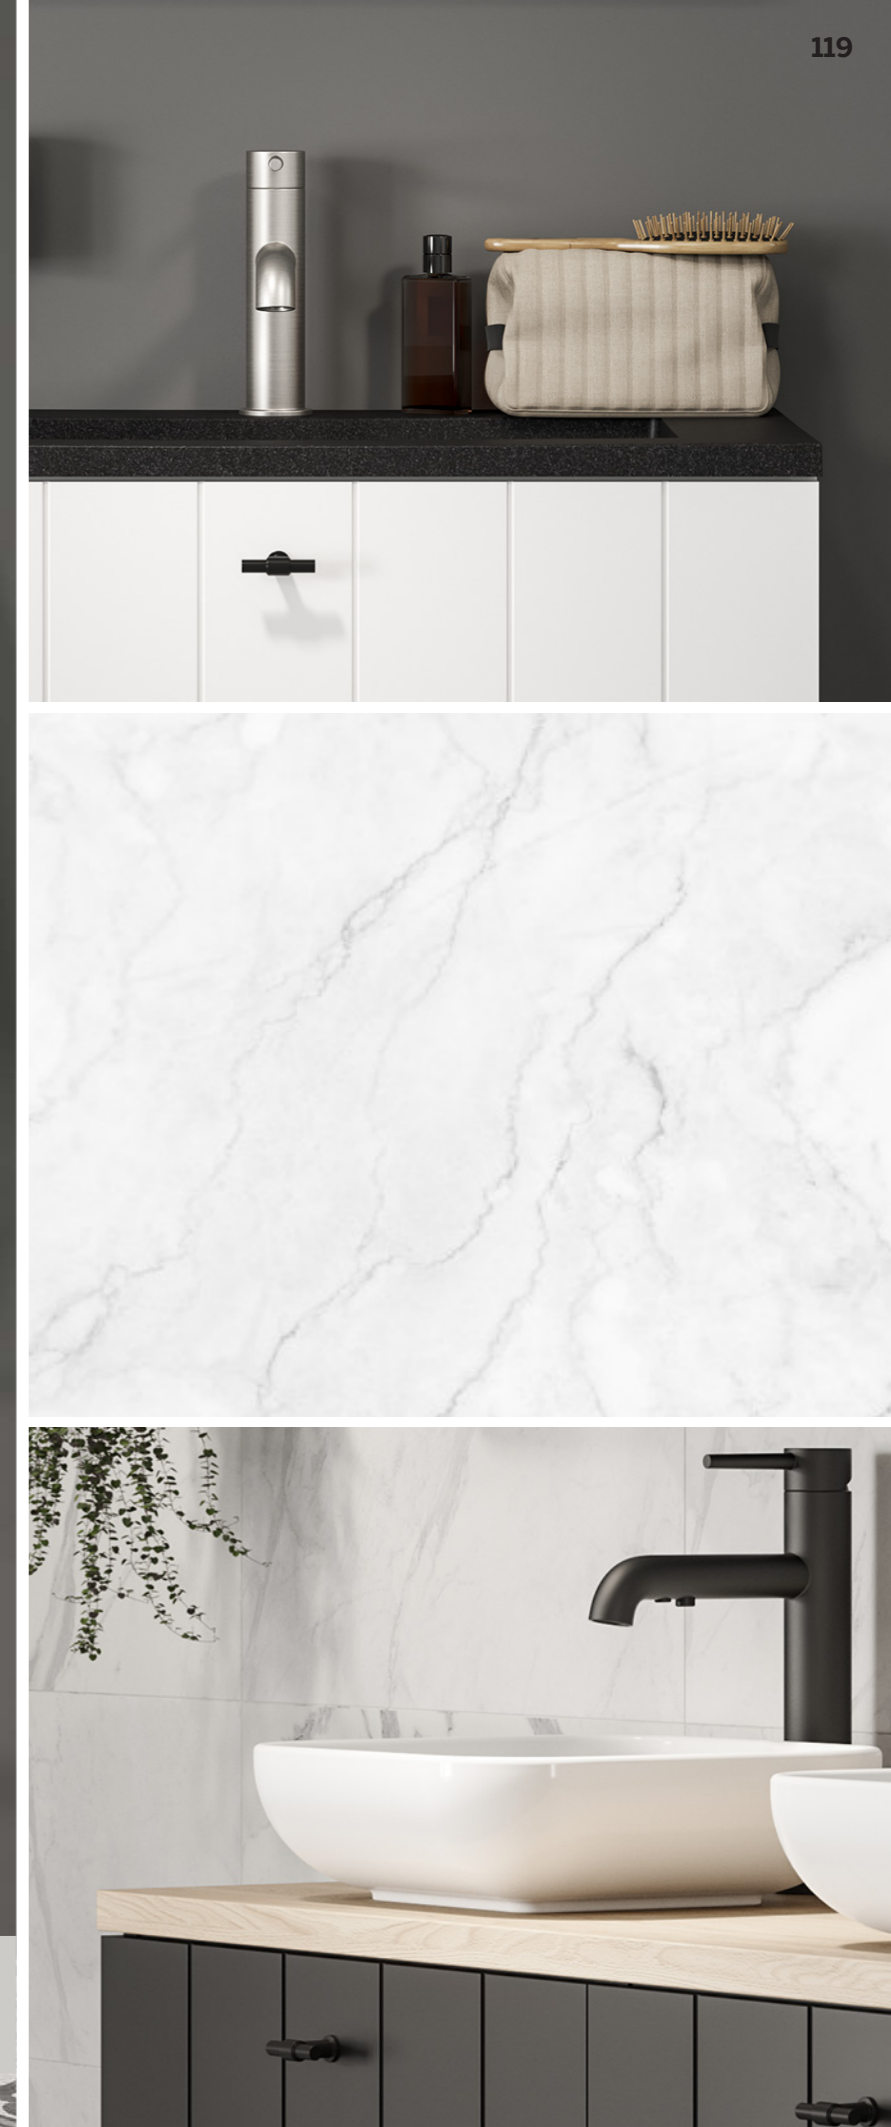

MARYPORT

badmöbel/furniture

Maryport 80 cm mattweiß mit Waschtischauflage und Ontario Waschtisch Hochglanz-Weiß
Maryport Bathroom furniture set 60 cm Matt white with light oak top, white ceramic countertop basin and Matt black handles

NEW