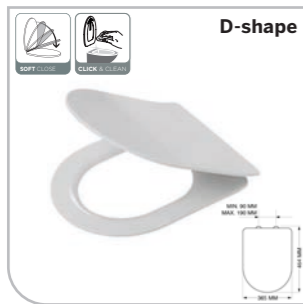

Carter

2500.2.06.46 ☐ 4008912500065

Fixing set: stainless steel
Weight: 2390 g