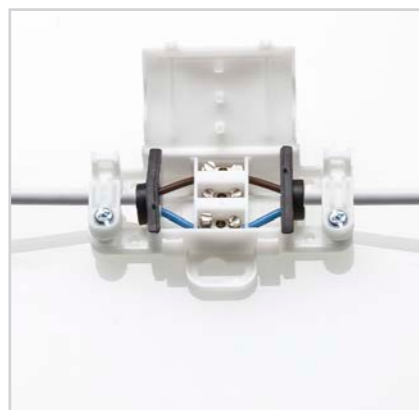

Hinter den Spiegel und Spiegelschränken ist genügend Raum zum Verlegen der Kabel für die Leuchten.

There is sufficient space behind our mirrors and mirror cabinets to conceal the wiring.

STILVOLLE LED-LEUCHTEN FÜR DAS BADEZIMMER

Die neuen LED-Badezimmerleuchten bringen Atmosphäre in das Bad. Die mit neuester Technologie ausgestatteten Lampen bieten eine Vielzahl an Auswahlmöglichkeiten hinsichtlich Abmessungen, Oberflächen und Lichtfarben.

Einfache Montage

Das Anbringen unserer Leuchten ist sehr einfach. Dank der neuesten Technik können Sie die Leuchten direkt an das 220V Stromnetz anschließen, ein vorgeschalteter Transformator ist nicht notwendig. Dadurch sparen Sie Platz und Zeit bei der Montage.

BATHROOM LED LIGHTING

The new bathroom LED lighting brings a lot of atmosphere in the bathroom. The LED lighting has the latest technology, they are safe, simple and from the latest design.

Simple assembly

Installing our light fittings is easy. Thanks to the latest technology, you can connect the lights directly to the mains. You do not need to install a separate transformer. This saves time as well as space during installation.

Was bevorzugen Sie: Licht auf dem Spiegelschrank oder auf dem Spiegelglas?

Sie können die Leuchten auf dem Spiegelglas oder am Holz des (Spiegel-)Schranks anbringen. Dank des cleveren Befestigungssystems ist beides möglich. Eine LED-Lampe von Tiger können Sie an jedem Möbelstück anbringen. Dank der großen Auswahl an Stilen, Farben und Abmessungen bieten wir für jedes Badezimmer die passenden Leuchten.

Sicherheit