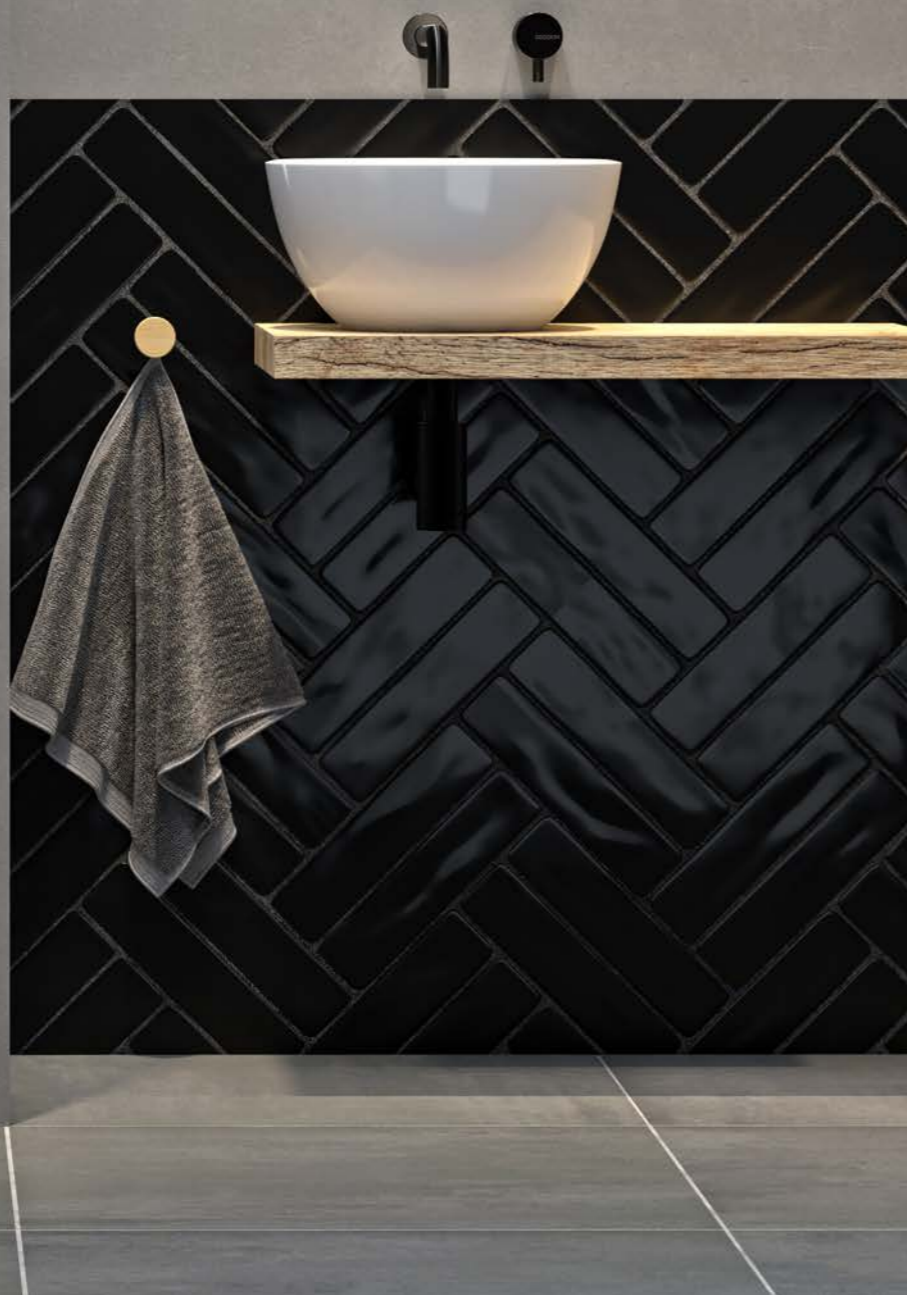

16 x 14 x 6,5 cm

13365.3.07.46 ■ 4008911336009

3,5 x 3,5 x 12 cm

13354.3.07.46 ■ 4008911335460

3,5 x 3,5 x 3,5 cm

13371.3.07.46 ■ 4008911337006

47 x 53 x 4 cm

13373.3.07.46 ■ 4008911337426

9,1 x 37,9 x 9,1 cm

13374.3.07.46 ■ 4008911337433

Sem Natürlich stylisch

Diese Serie besticht durch eine besondere Ausstrahlung dank der einzigartigen Kombination aus Mattschwarzem Metall und Akzenten aus Holz. Die schlanke, gradlinige Formgebung basiert auf einem modernen, industriellen Design. Die abgerundeten Konturen und die runden Holzelemente geben den Sem-Accessoires eine freundliche, natürliche Ausstrahlung.

Sem Stylish by nature

This series gets its special appearance from the unique combination of Matt black with wooden accents. The design is basically strong, slim and sleek industrially designed. The rounded contours and round wooden accents give the Sem accessories a friendly, natural look.

Farben / Colours

Schwarz / Eiche
Black / Oak