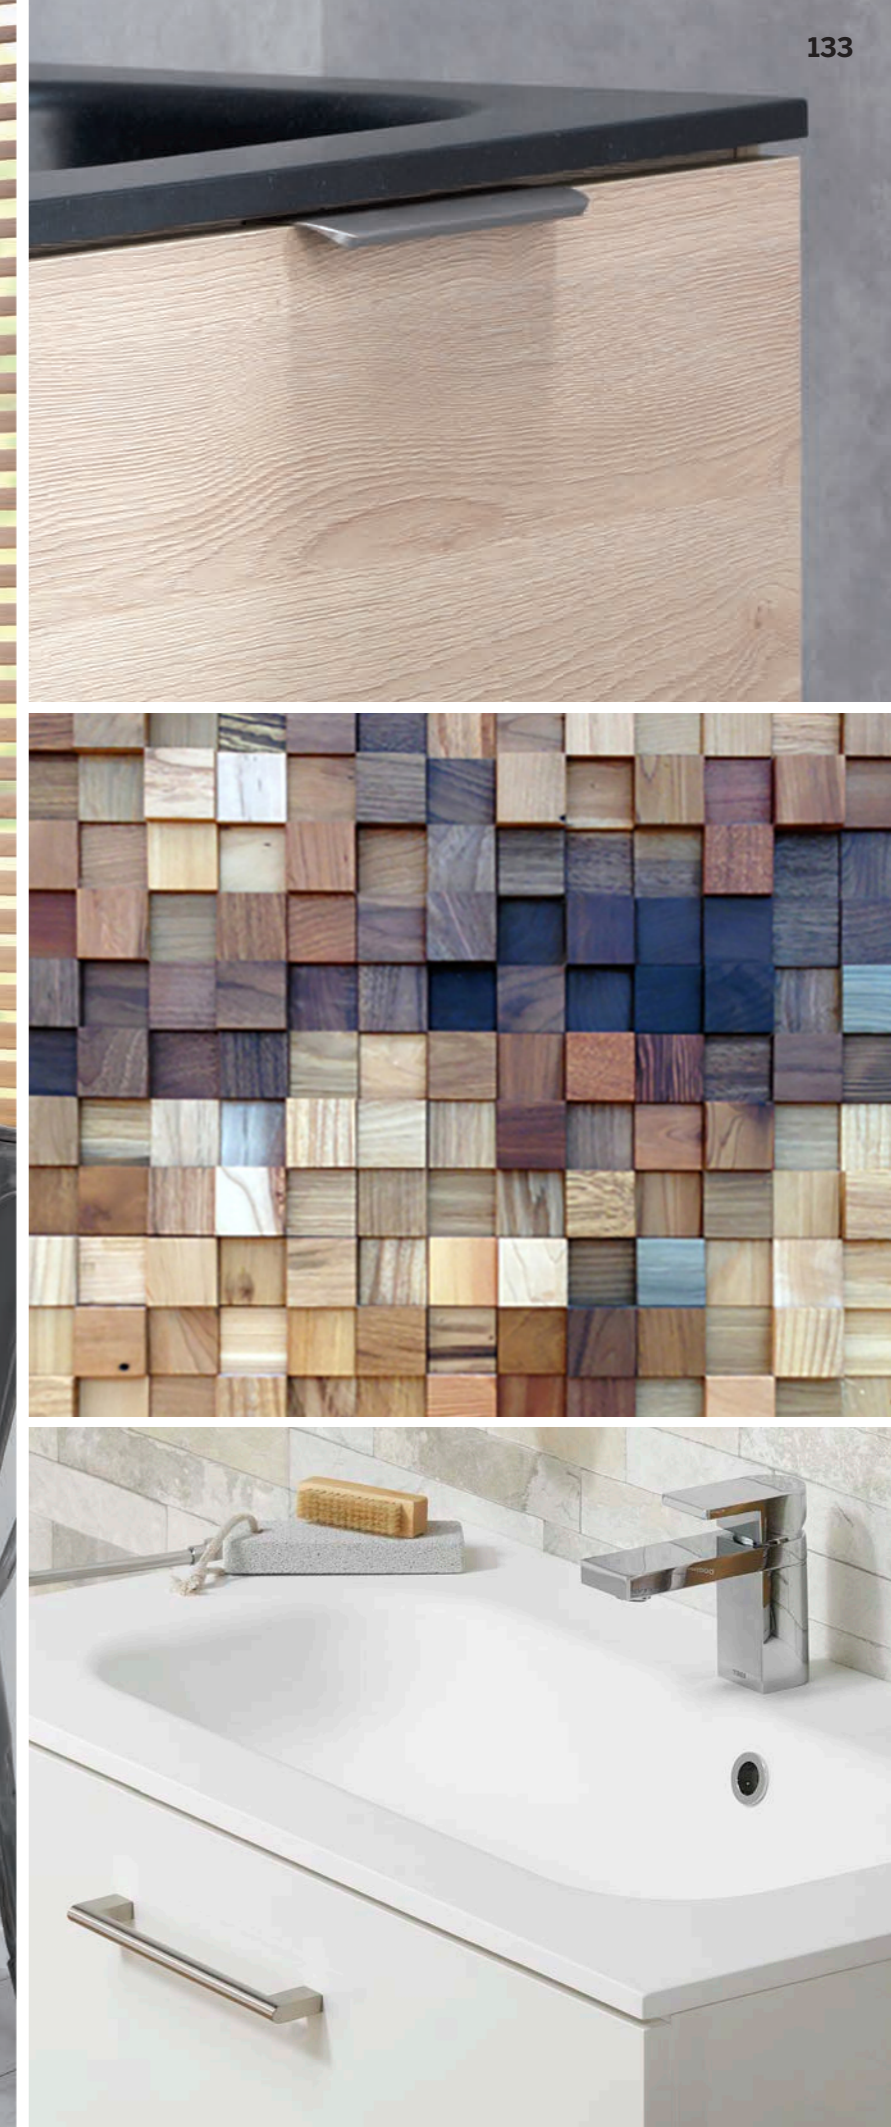

Studio 80 cm Chalet-Eiche mit Oval Waschtisch Hochglanz-Weiß
Studio 80 cm chalet oak with Oval High-Gloss white washbasin