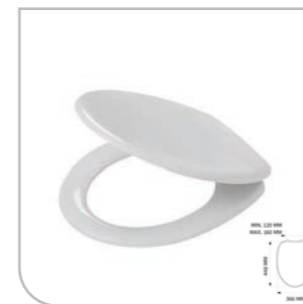

2522.8.06.46 4008912522401

Fixing set: stainless steel
Weight: 2400 g

Memphis

2529.3.06.46 4008912529424

Fixing set: stainless steel
Weight: 2438 g

Springfield

2514.5.12.46 4008912514109

Fixing set: stainless steel
Weight: 2211 g