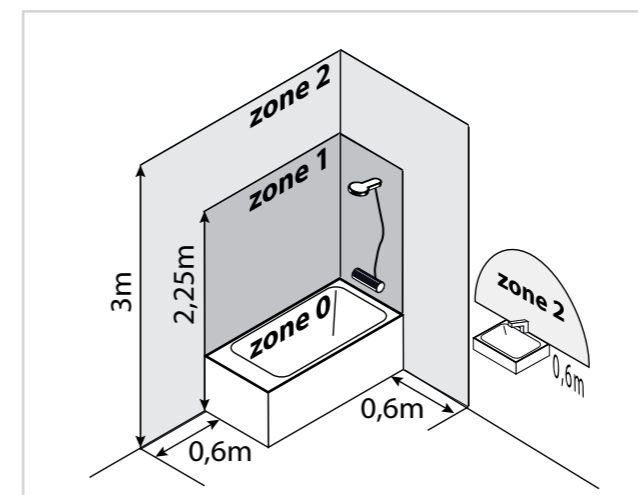

Hinter den Spiegel und Spiegelschränken ist genügend Raum zum Verlegen der Kabel für die Leuchten.

There is sufficient space behind our mirrors and mirror cabinets to conceal the wiring.

STILVOLLE LED-LEUCHTEN FÜR DAS BADEZIMMER

Die neuen LED-Badezimmerleuchten bringen Atmosphäre in das Bad. Die mit neuester Technologie ausgestatteten Lampen bieten eine Vielzahl an Auswahlmöglichkeiten hinsichtlich Abmessungen, Oberflächen und Lichtfarben.

Einfache Montage

Das Anbringen unserer Leuchten ist sehr einfach. Dank der neuesten Technik können Sie die Leuchten direkt an das 220V Stromnetz anschließen, ein vorgeschalteter Transformator ist nicht notwendig. Dadurch sparen Sie Platz und Zeit bei der Montage.

BATHROOM LED LIGHTING

The new bathroom LED lighting brings a lot of atmosphere in the bathroom. The LED lighting has the latest technology, they are safe, simple and from the latest design.

Simple assembly

Installing our light fittings is easy. Thanks to the latest technology, you can connect the lights directly to the mains. You do not need to install a separate transformer. This saves time as well as space during installation.

Was bevorzugen Sie: Licht auf dem Spiegelschrank oder auf dem Spiegelglas?

Sie können die Leuchten auf dem Spiegelglas oder am Holz des (Spiegel-)Schranks anbringen. Dank des cleveren Befestigungssystems ist beides möglich. Eine LED-Lampe von Tiger können Sie an jedem Möbelstück anbringen. Dank der großen Auswahl an Stilen, Farben und Abmessungen bieten wir für jedes Badezimmer die passenden Leuchten.

Sicherheit