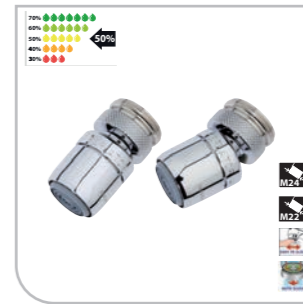

Wassersparendem Strahlregler und Kugelgelenk - Water-saving jet regulator and ball hinge

4692.4.03.44 | 4008914692416