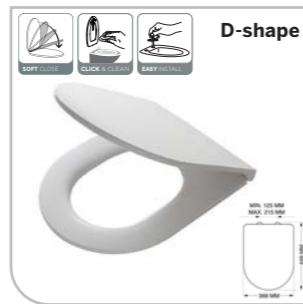

Elvas

2509.2.06.46 ☐ 4008912509020

Fixing set: stainless steel
Weight: 2700 g