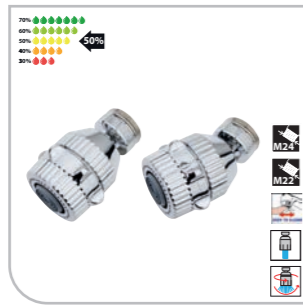

Wassersparküchenbrause Tap hose 'luxe' - Water-saving kitchen shower 'luxe'

4697.4.03.44 | 4008914697404